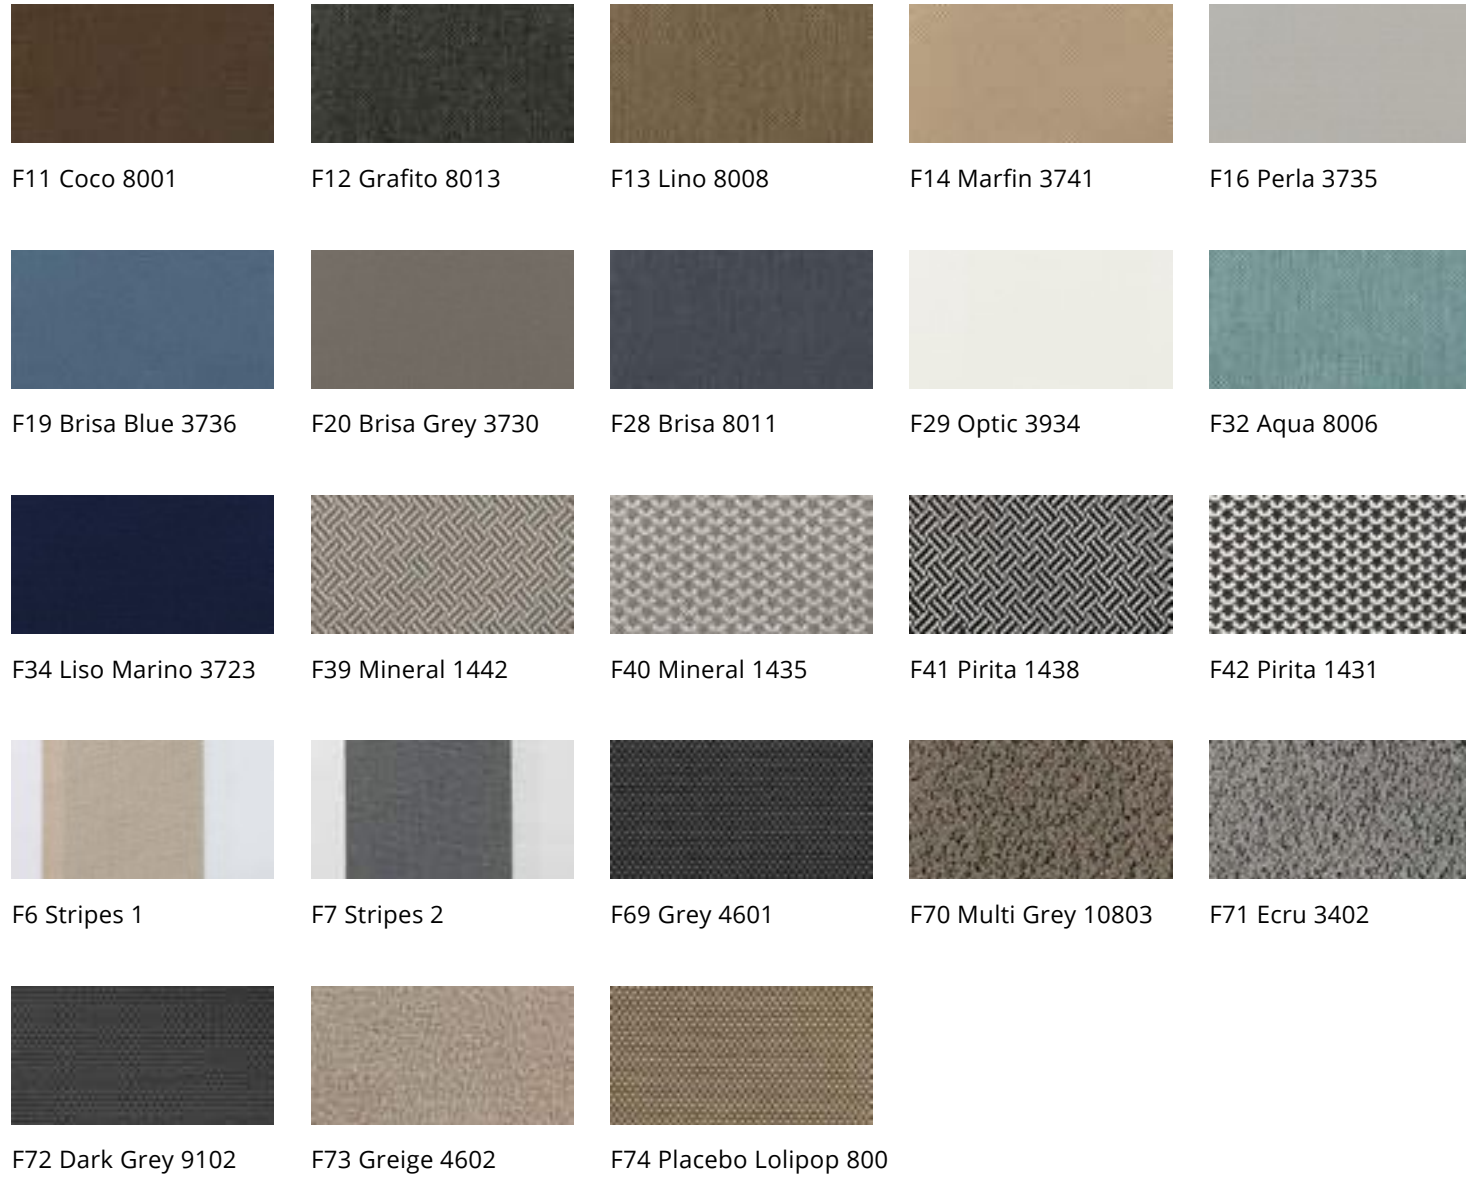

MATERIALS

& FINISHES

Frame Colors

Beige Dark Brown Graphite Light Grey

Cloud Grey Denim Blue White Sabbia

Rouge Beige Turquoise Blue Saumon Orange Olive Green

Royal Blue Rouge Royal Tanami Red Cedar Brown

Textylene

T1 Tramato Beige T2 White T3 Tramato Grey T5 Mocca Brown T7 Graphite

T8 Solid Beige T9 Light Grey T10 Denim Blue T11 Cloud Grey T12 Latte Brown

T13 Apricot T14 Red Rose T15 Ocean Teal

Belts

Tramato Blue Light Grey Tramato Beige

Fabrics

Category A

Category B

Category C

Sunbrella Fabrics

Category C

Materials & Finishes

Eco Leather