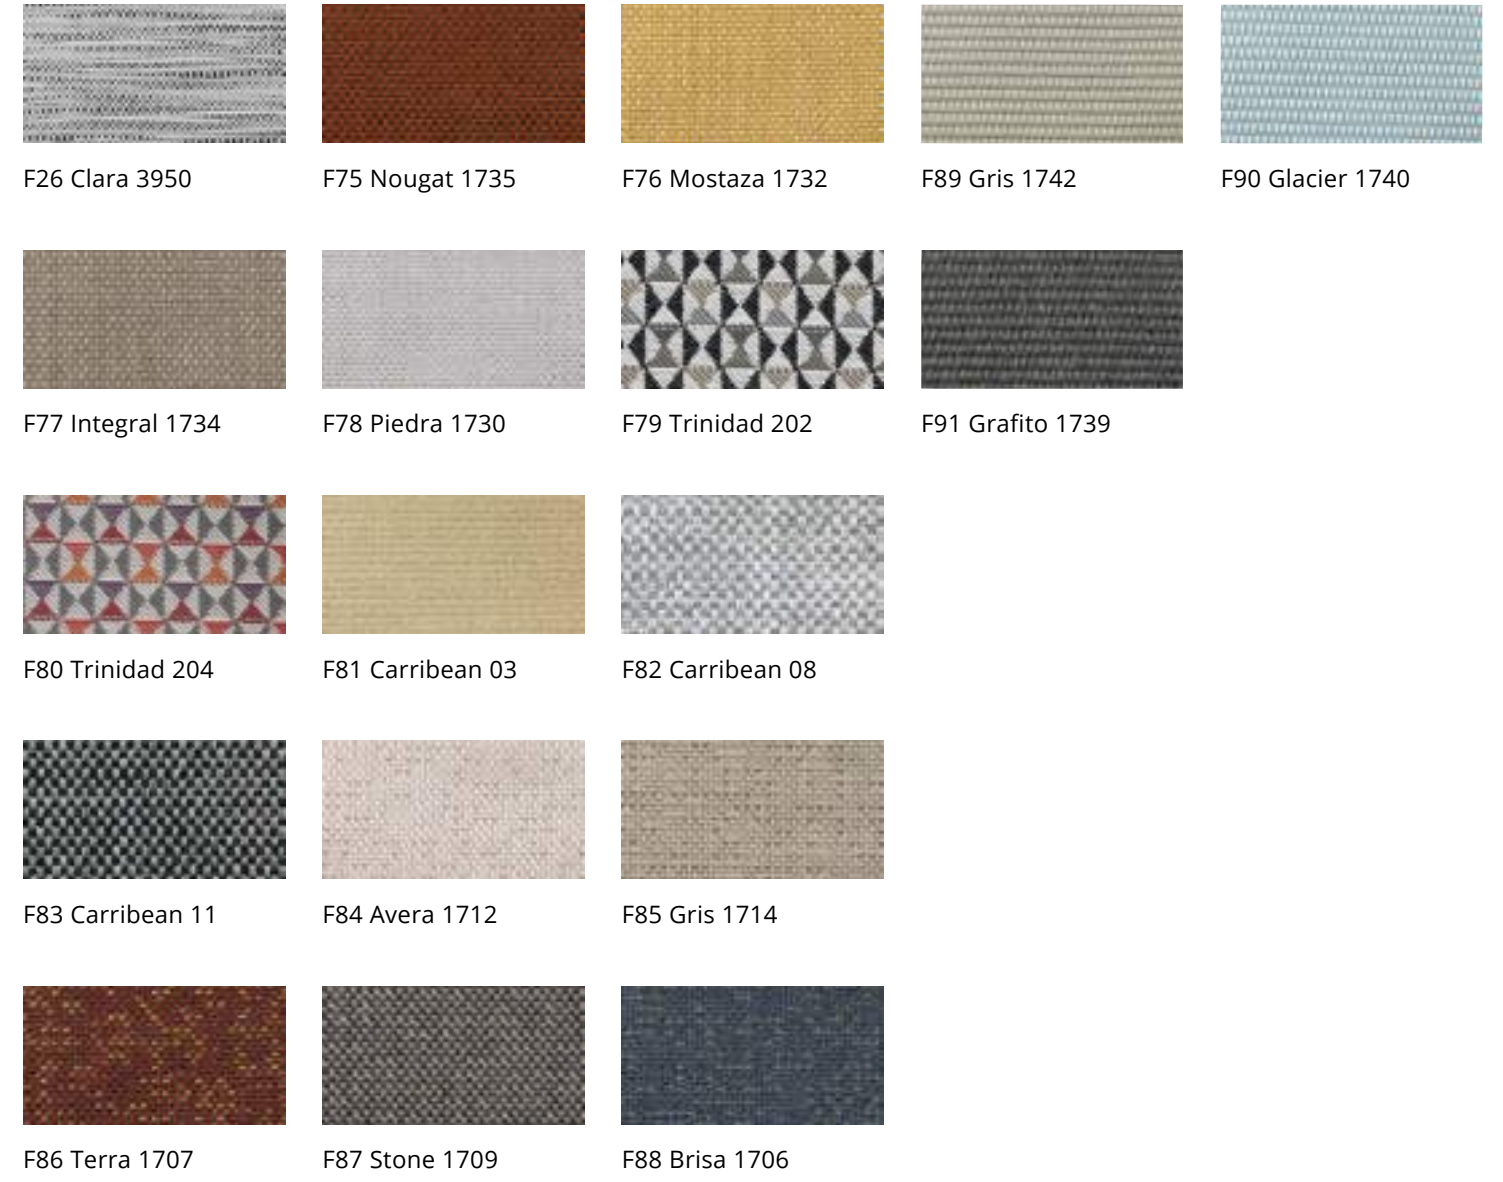

MATERIALS

& FINISHES

Frame Colors

Beige Dark Brown Graphite Light Grey

Cloud Grey Denim Blue White Sabbia

Rouge Beige Turquoise Blue Saumon Orange Olive Green

Royal Blue Rouge Royal Tanami Red Cedar Brown

Textylene

T1 Tramato Beige T2 White T3 Tramato Grey T5 Mocca Brown T7 Graphite

T8 Solid Beige T9 Light Grey T10 Denim Blue T11 Cloud Grey T12 Latte Brown

T13 Apricot T14 Red Rose T15 Ocean Teal

Belts

Tramato Blue Light Grey Tramato Beige

Fabrics

Category A

Category B

Category C

Sunbrella Fabrics

Category C

Materials & Finishes

Eco Leather