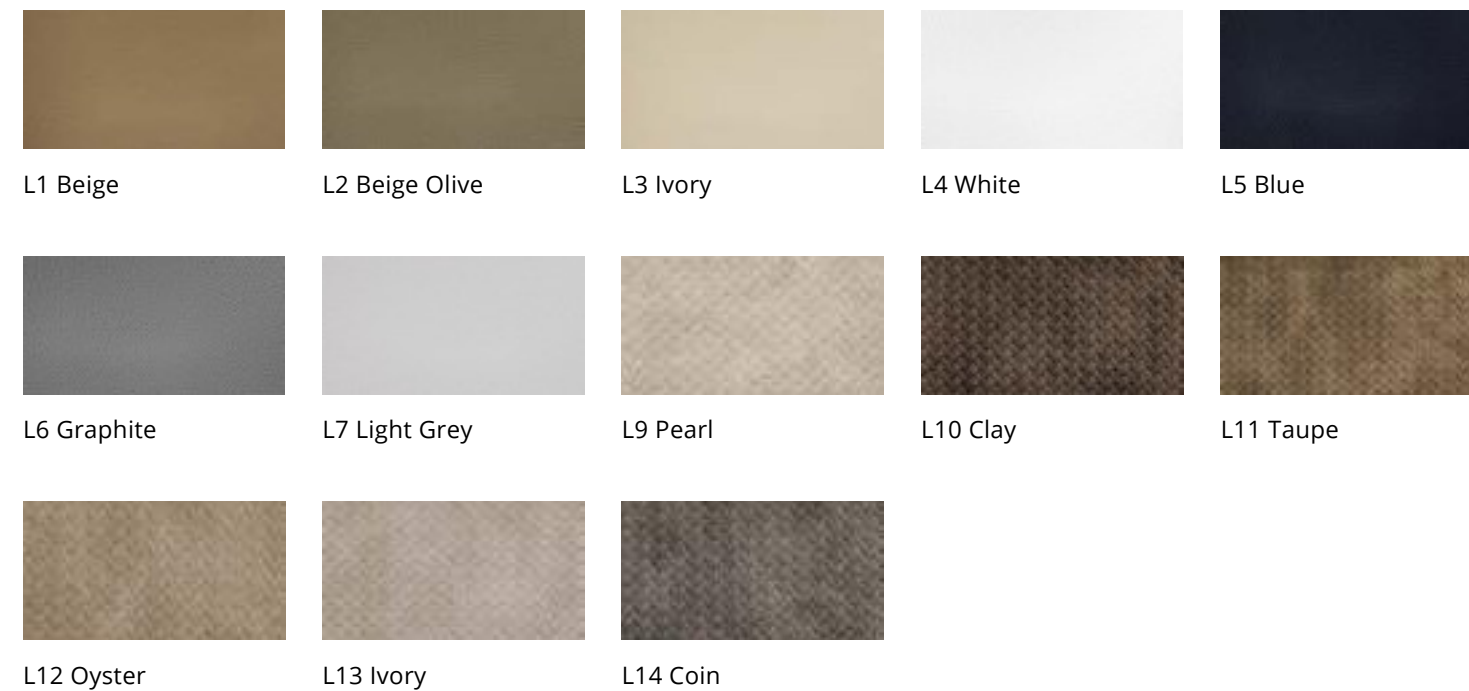

Eco Leather

Category B