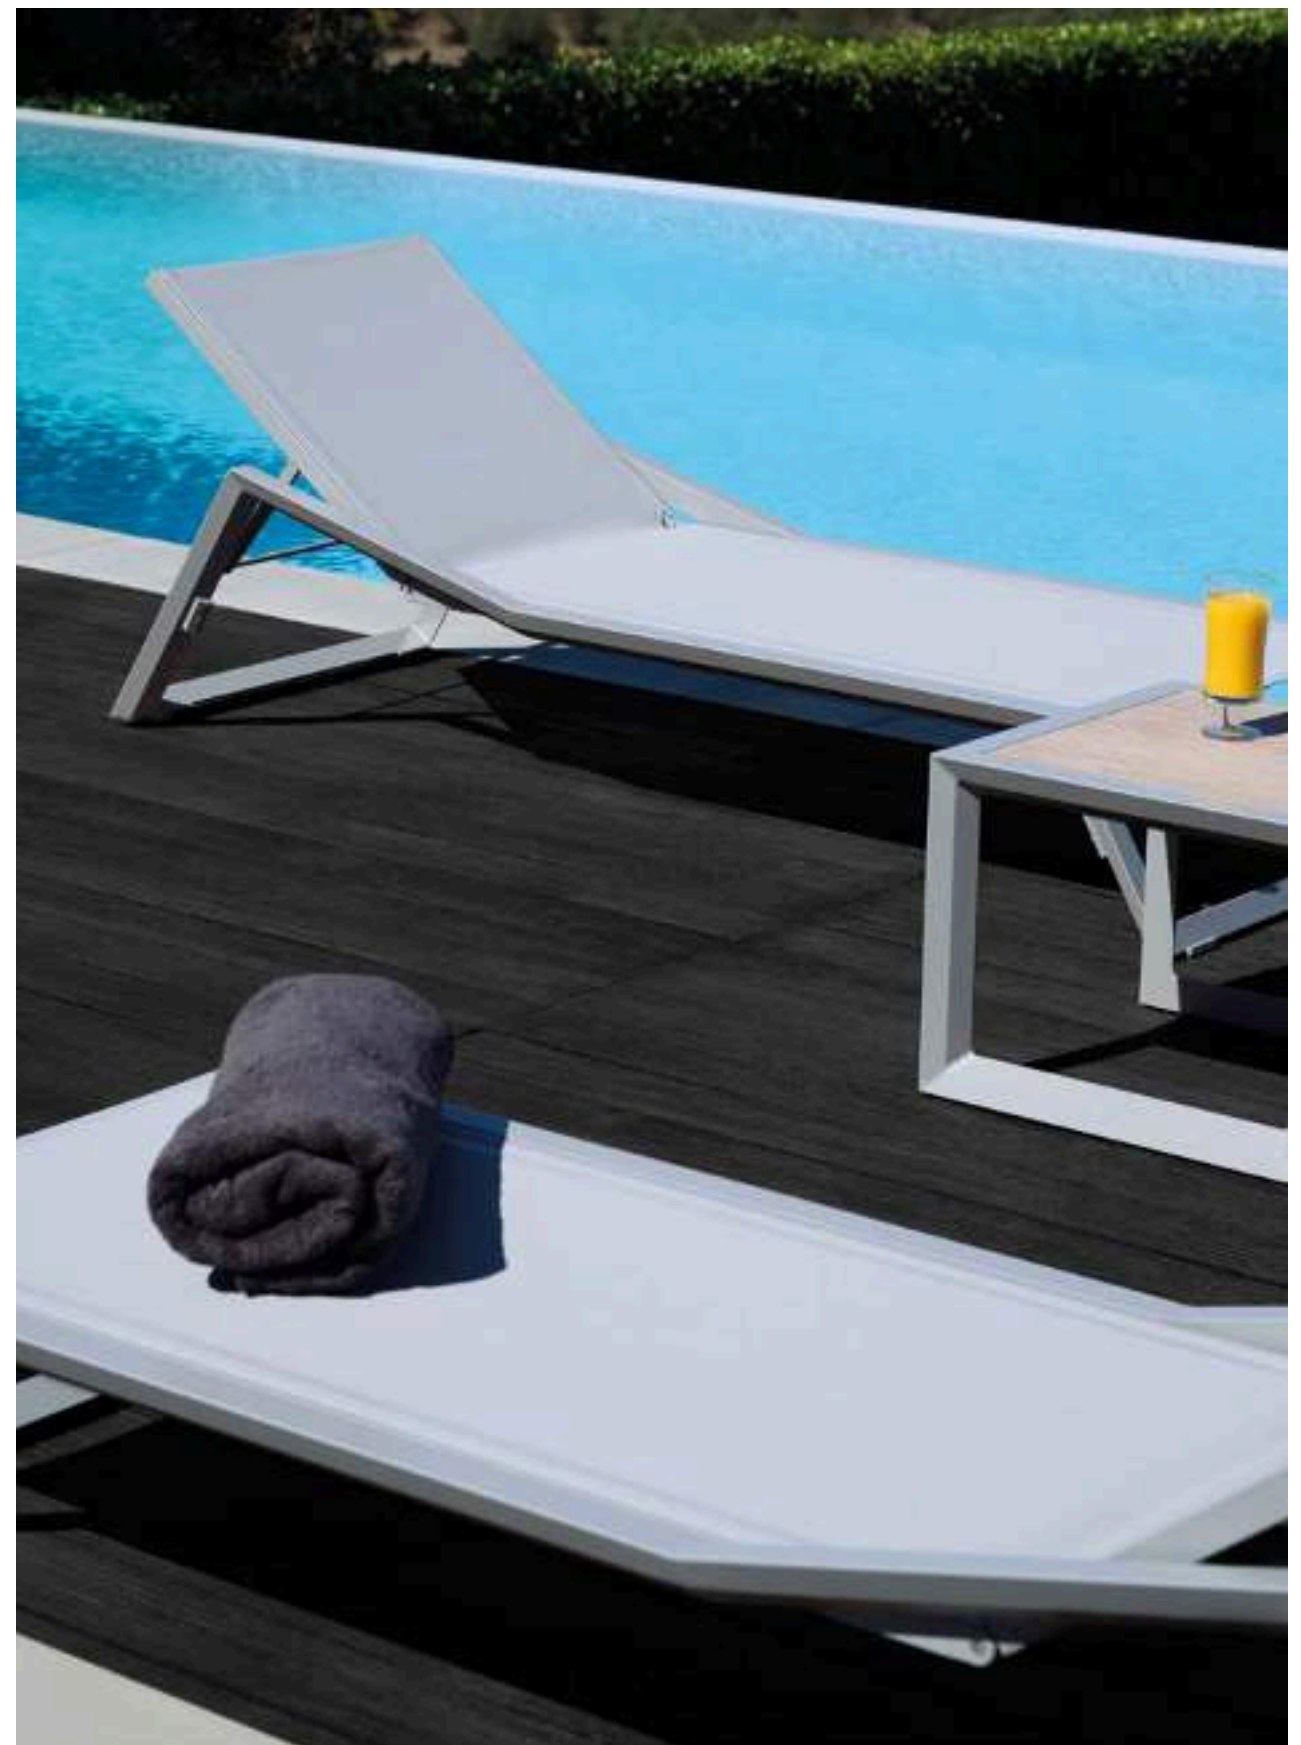

www.10deka.com

063