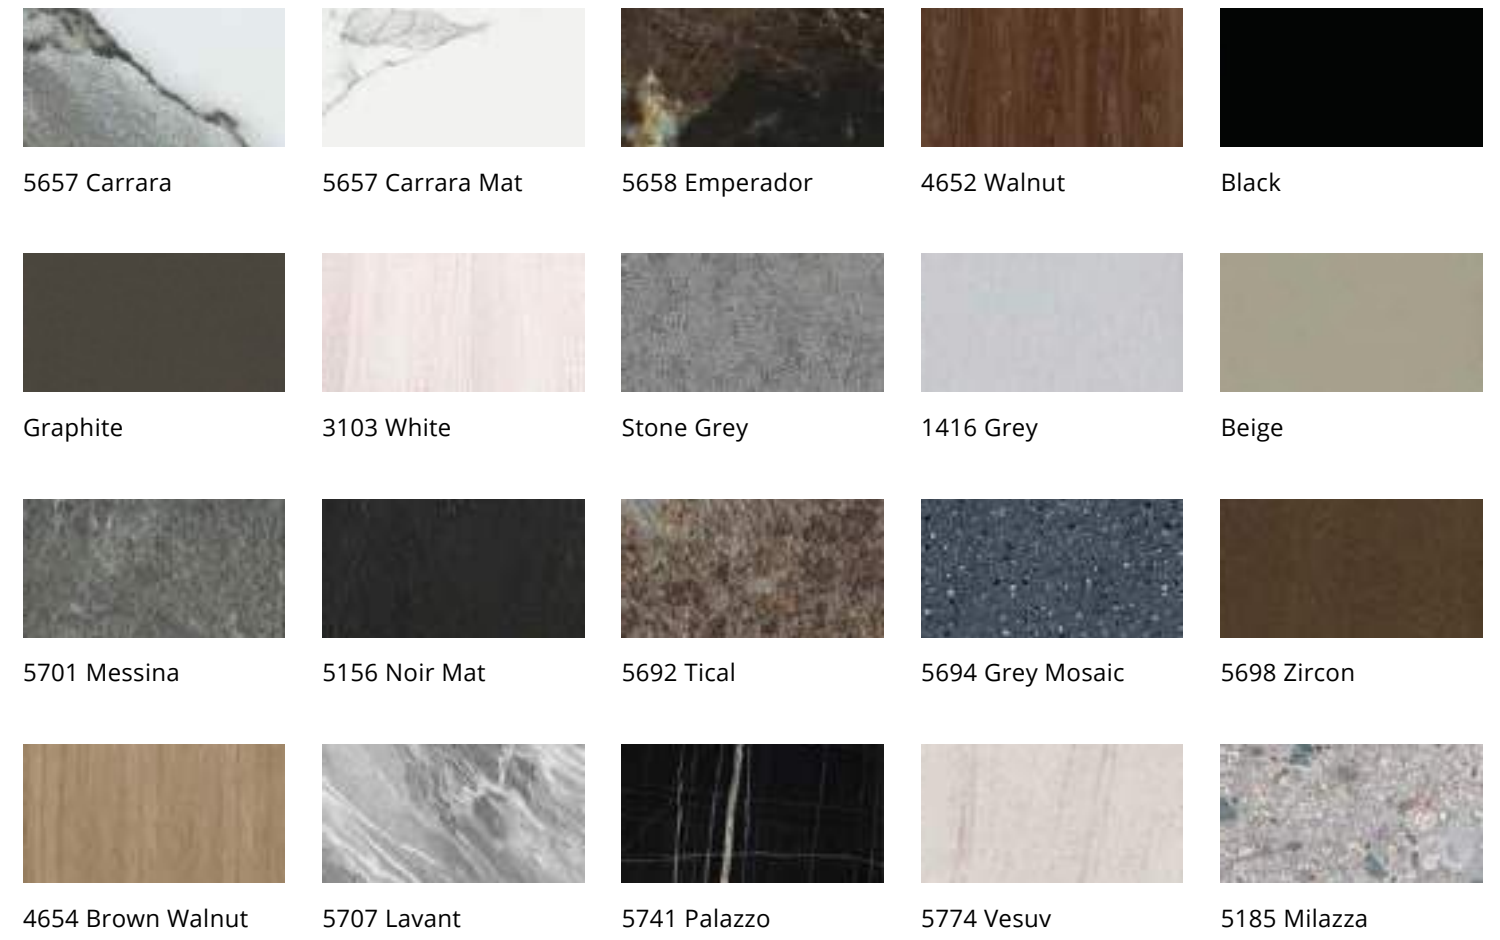

MATERIALS

& FINISHES

Frame Colors

Beige Dark Brown Graphite Light Grey

Cloud Grey Denim Blue White Sabbia

Rouge Beige Turquoise Blue Saumon Orange Olive Green

Royal Blue Rouge Royal Tanami Red Cedar Brown

Textylene

T1 Tramato Beige T2 White T3 Tramato Grey T5 Mocca Brown T7 Graphite

T8 Solid Beige T9 Light Grey T10 Denim Blue T11 Cloud Grey T12 Latte Brown

T13 Apricot T14 Red Rose T15 Ocean Teal

Belts

Tramato Blue Light Grey Tramato Beige

Fabrics

Category A

Category B

Category C

Sunbrella Fabrics

Category C

Materials & Finishes

Eco Leather

Category B

Eco Leather-Vento

www.10deka.com

Cords-Litus

Cords-Sensoria/Curacao

HPL

Wood Finishes

bn: contract furniture