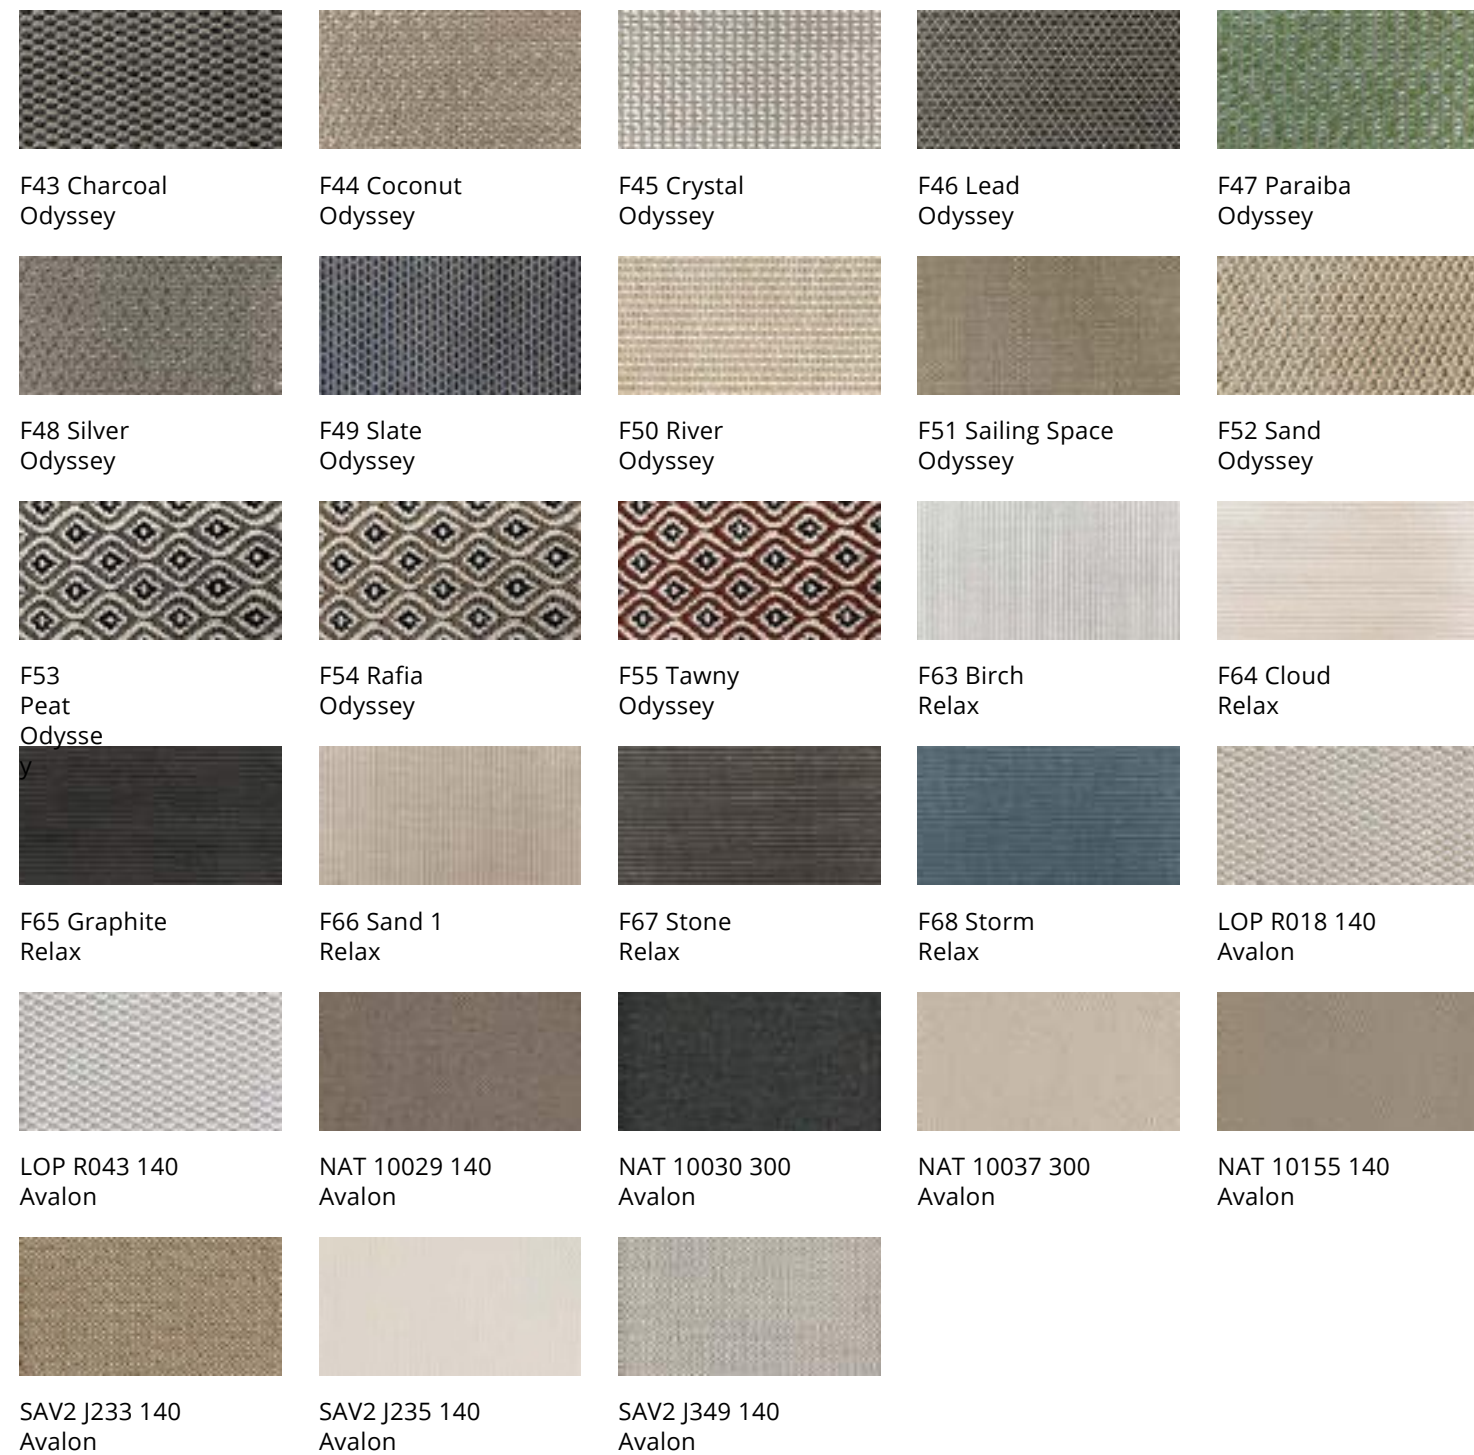

MATERIALS

& FINISHES

Frame Colors

Beige Dark Brown Graphite Light Grey

Cloud Grey Denim Blue White Sabbia

Rouge Beige Turquoise Blue Saumon Orange Olive Green

Royal Blue Rouge Royal Tanami Red Cedar Brown

Textylene

T1 Tramato Beige T2 White T3 Tramato Grey T5 Mocca Brown T7 Graphite

T8 Solid Beige T9 Light Grey T10 Denim Blue T11 Cloud Grey T12 Latte Brown

T13 Apricot T14 Red Rose T15 Ocean Teal

Belts

Tramato Blue Light Grey Tramato Beige

Fabrics

Category A

Category B

Category C

Sunbrella Fabrics

Category C

Materials & Finishes

Eco Leather